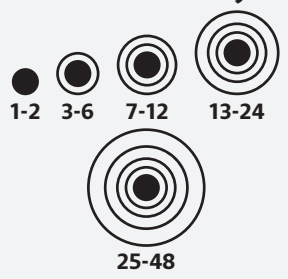

Form of bombardment

- White phosphorus (Red dot)
- Flare bombs (Green dot)
- Artillery shells (Brown dot)
- Aircraft/Air raid (Blue dot)

Number of bombardment days

Israeli Attacks on Lebanon: Forms of Bombardments, Types of Targets, and Number of Civilian Martyrs

October 8th - December 15th

- Cadastral area
- Blue line
- South Litani sector
- Bombarded area

Target Type		Martyr
House	Civil Defense/Ambulance	
School/ Mosque Hospital	Journalist	
Car/ Motorcycle	UNIFIL	
Agriculture/ Grazing/Poultry	Lebanese Army	
Forest	Vital Project/Park /Infrastructure	