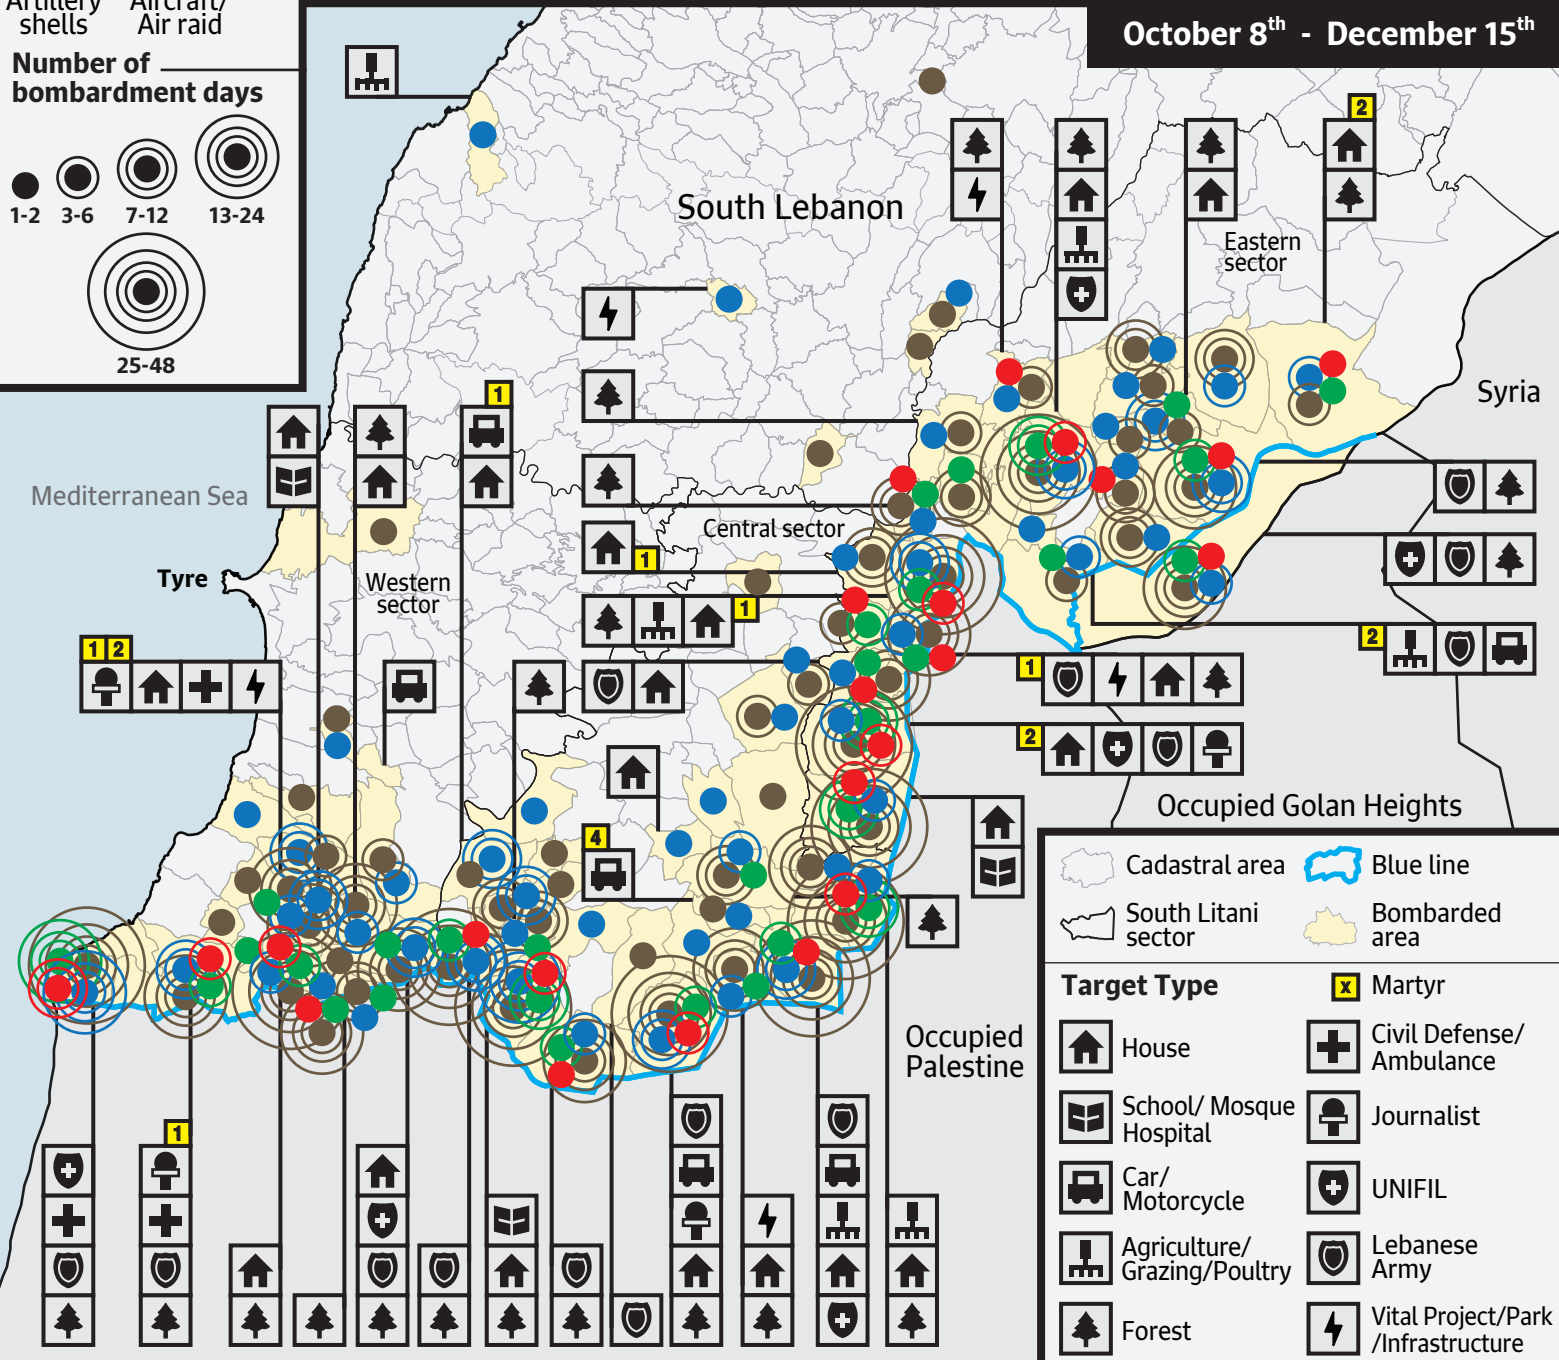

Form of bombardment

- White phosphorus (Red dot)
- Flare bombs (Green dot)
- Artillery shells (Brown dot)
- Aircraft/Air raid (Blue dot)

Number of bombardment days

Israeli Attacks on Lebanon: Forms of Bombardments, Types of Targets, and Number of Civilian Martyrs

October 8th - December 15th

- Cadastral area
- Blue line
- South Litani sector
- Bombarded area

Target Type		Martyr
House	Civil Defense/Ambulance	
School/ Mosque Hospital	Journalist	
Car/ Motorcycle	UNIFIL	
Agriculture/ Grazing/Poultry	Lebanese Army	
Forest	Vital Project/Park /Infrastructure	