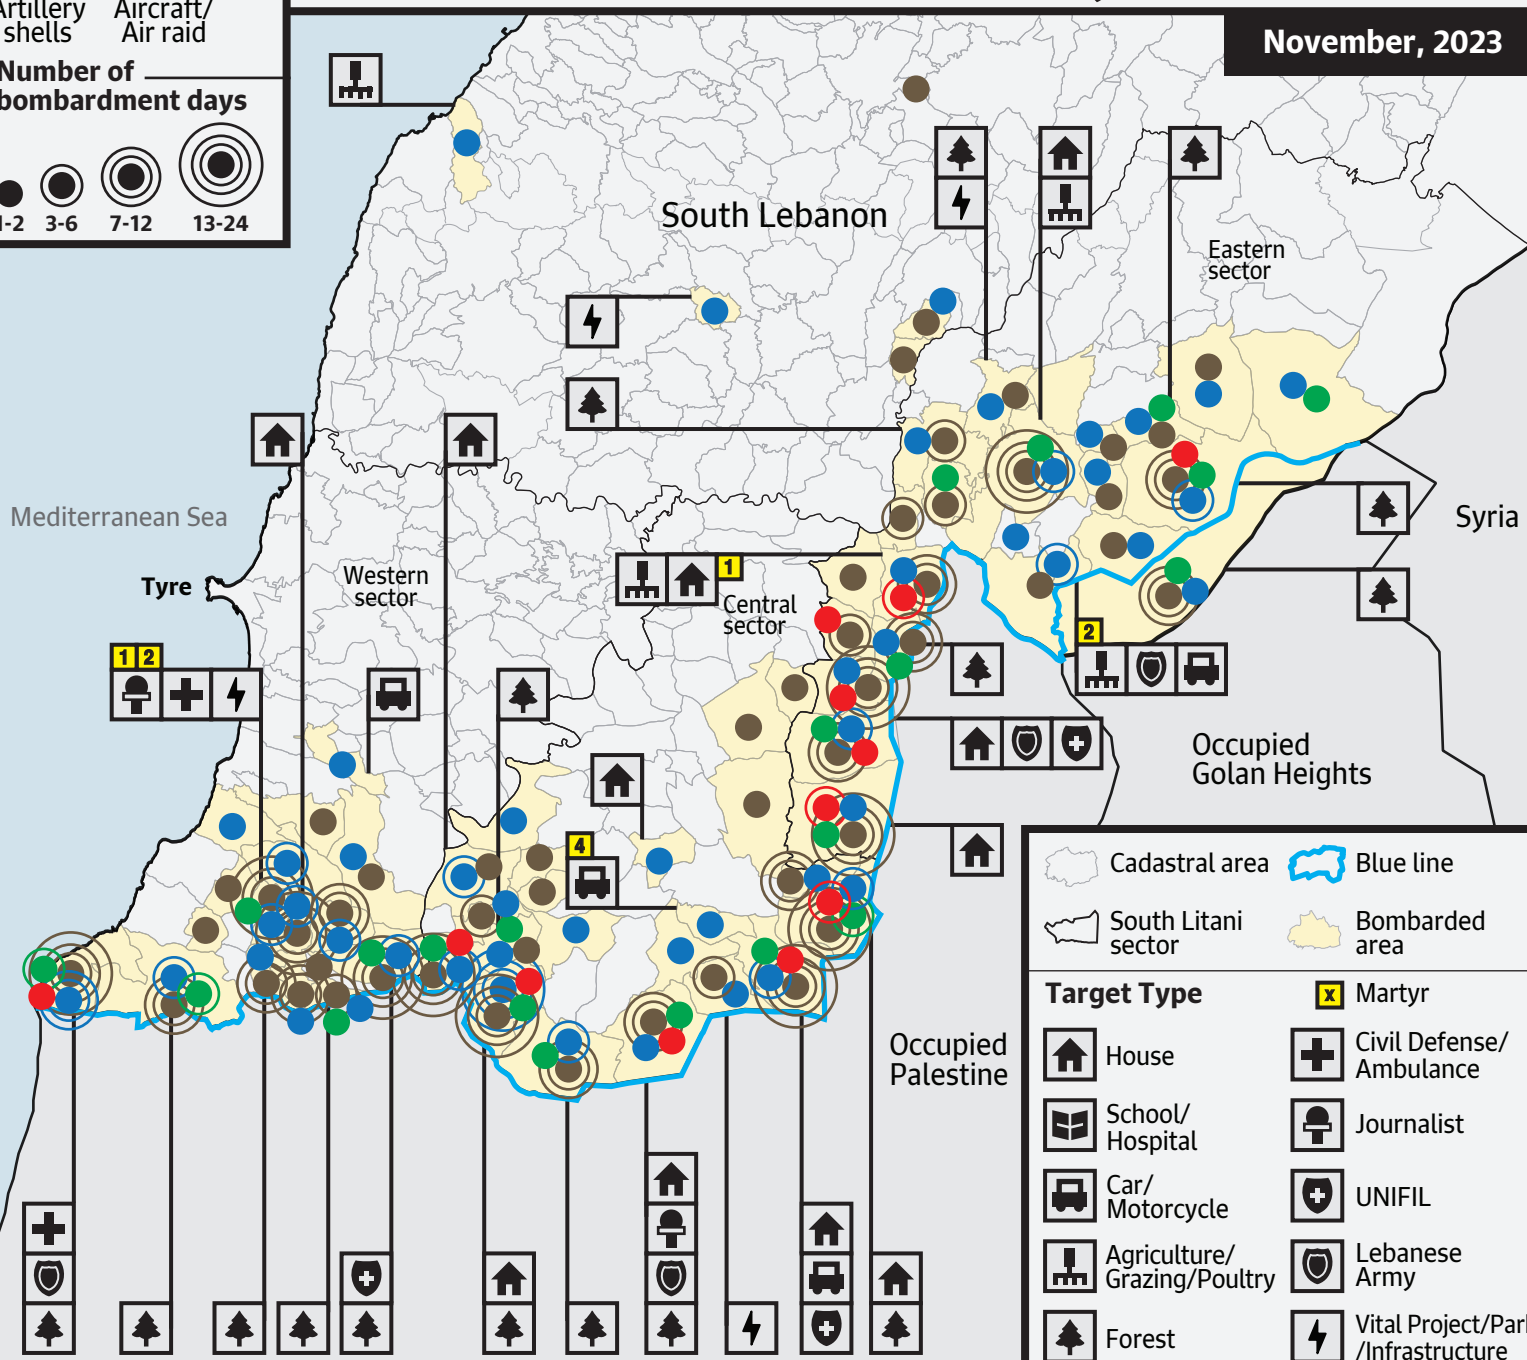

# Israeli Attacks on Lebanon: Forms of Bombardments, Types of Targets, and Number of Civilian Martyrs

November, 2023

**Form of bombardment**

- White phosphorus (Red dot)
- Flare bombs (Green dot)
- Artillery shells (Brown dot)
- Aircraft/Air raid (Blue dot)

**Number of bombardment days**

- 1-2 (Small circle)
- 3-6 (Medium circle)
- 7-12 (Large circle)
- 13-24 (Very large circle)

**Map Legend**

- Cadastral area (Dotted line)
- South Litani sector (Blue line)
- Bombed area (Yellow fill)

**Target Type**

- House
- School/Hospital
- Car/Motorcycle
- Agriculture/Grazing/Poultry
- Forest
- Martyr (Yellow square with 'x')
- Civil Defense/Ambulance
- Journalist
- UNIFIL
- Lebanese Army
- Vital Project/Park/Infrastructure